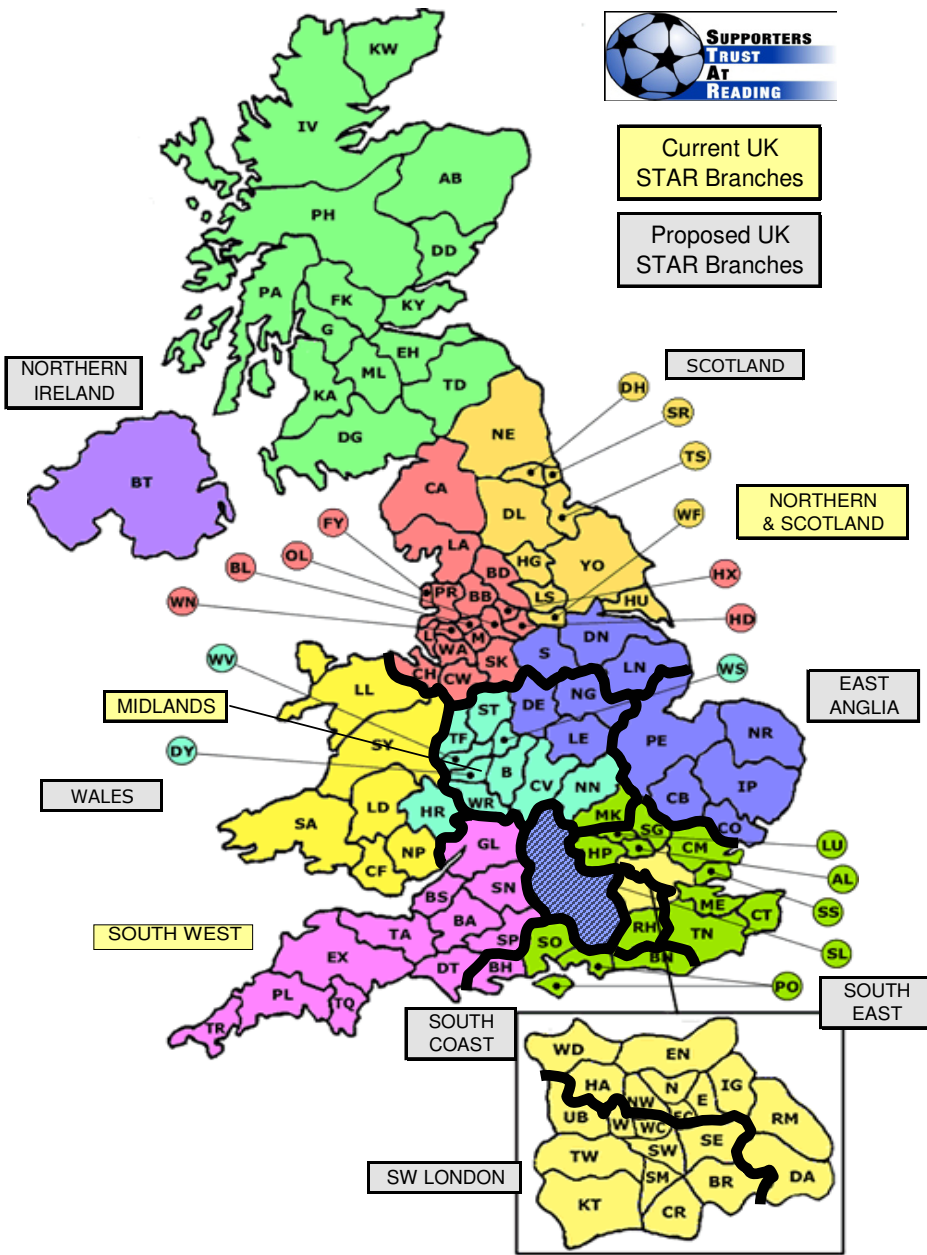

Current UK STAR Branches
Proposed UK STAR Branches

NORTHERN IRELAND

BT Belfast

SCOTLAND

AB	Aberdeen	KA	Kilmarnock
DD	Dundee	KW	Kirkwall
DG	Dumfries	KY	Kirkcaldy
EH	Edinburgh	ML	Motherwell
FK	Falkirk	PA	Paisley
G	Glasgow	PH	Perth
TD	Galashiels	IV	Inverness

NORTH EAST

DH	Durham	NE	Newcastle
DL	Darlington	SR	Sunderland
HG	Harrogate	TS	Cleveland
HU	Hull	WF	Wakefield
LS	Leeds	YO	York

NORTH WEST

BB	Blackburn	L	Liverpool
BD	Bradford	LA	Lancaster
BL	Bolton	M	Manchester
CA	Carlisle	OL	Oldham
CH	Chester	PR	Preston
CW	Crewe	SK	Stockport
FY	Blackpool	WA	Warrington
HD	Huddersfield	WN	Wigan
HX	Halifax		

EAST MIDLANDS

CB	Cambridge	LN	Lincoln
CO	Colchester	NG	Nottingham
DE	Derby	NR	Norwich
DN	Doncaster	PE	Peterborough
IP	Ipswich	S	Sheffield
LE	Leicester		

WEST MIDLANDS

B	Birmingham	ST	Stoke on Trent
CV	Coventry	TF	Telford
DY	Dudley	WR	Worcester
HR	Hereford	WS	Walsall
NN	Northampton	WV	Wolverhampton

SOUTH EAST

AL	St. Albans	OX	Oxford
BN	Brighton	PO	Portsmouth
CM	Chelmsford	RG	Reading
CT	Canterbury	RH	Redhill
GU	Guilford	SG	Stevenage
HP	Hemel Hempstead	SL	Slough
LU	Luton	SO	Southampton
ME	Medway	SS	Southend on Sea
MK	Milton Keynes	TN	Tonbridge